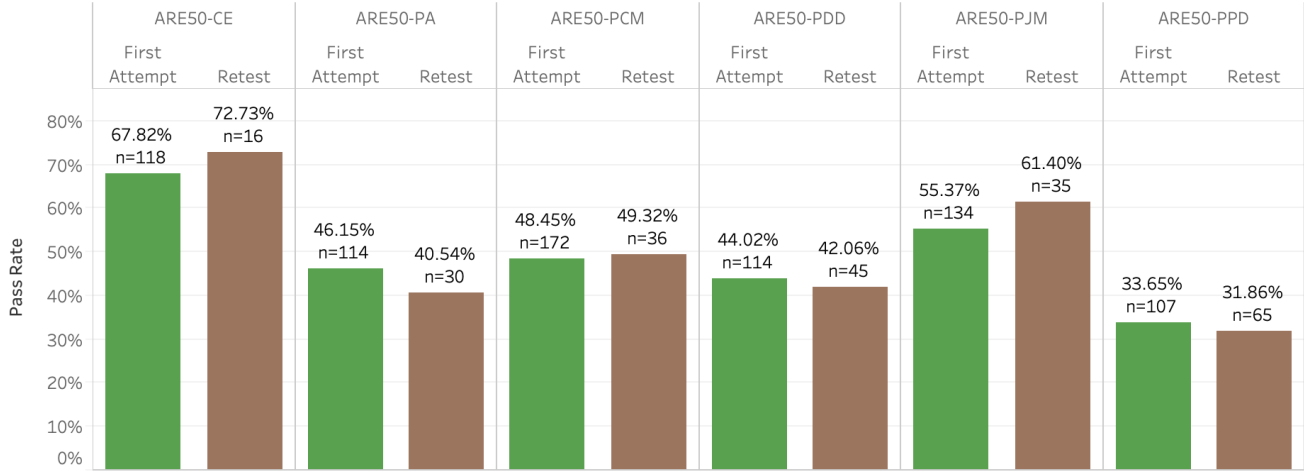

California ARE 5.0 Pass Rates

California ARE 5.0 Pass Rates by Division

First Test vs. Retakes for Non-NAAB Examinees (excl. Unknown)