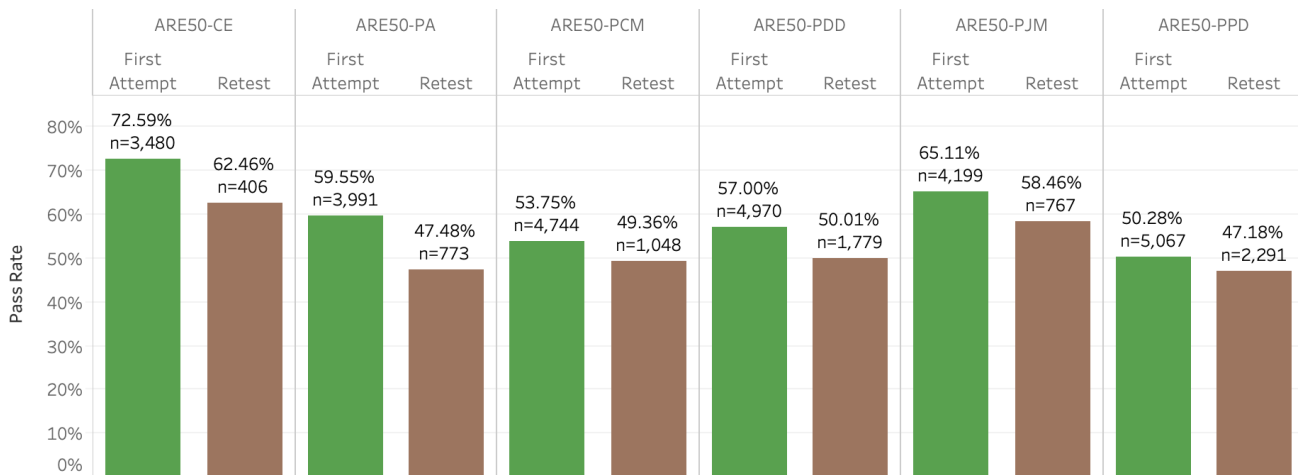

ARE 5.0 Pass Rates by Division (excl. CA)

First Test vs. Retakes for NAAB Examinees