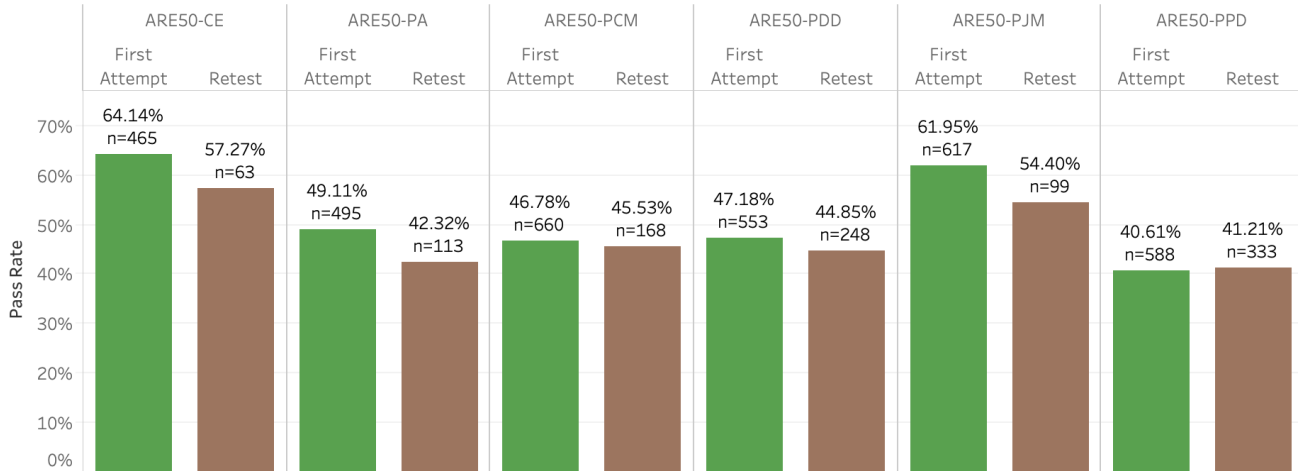

California ARE 5.0 Pass Rates

California ARE 5.0 Pass Rates by Division

First Test vs. Retakes for NAAB Examinees