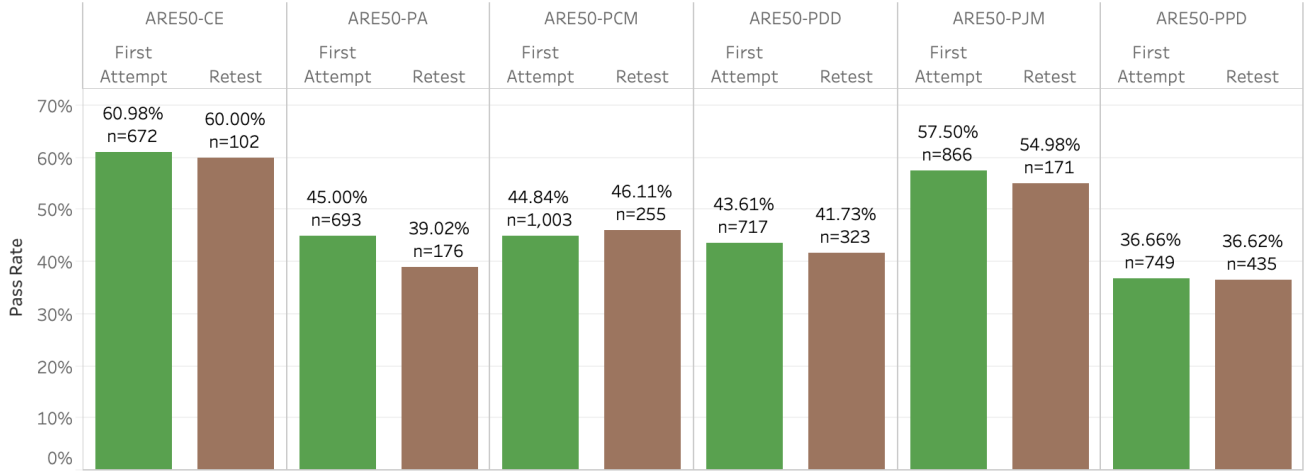

California ARE 5.0 Pass Rates

California ARE 5.0 Pass Rates by Division

First Test vs. Retakes