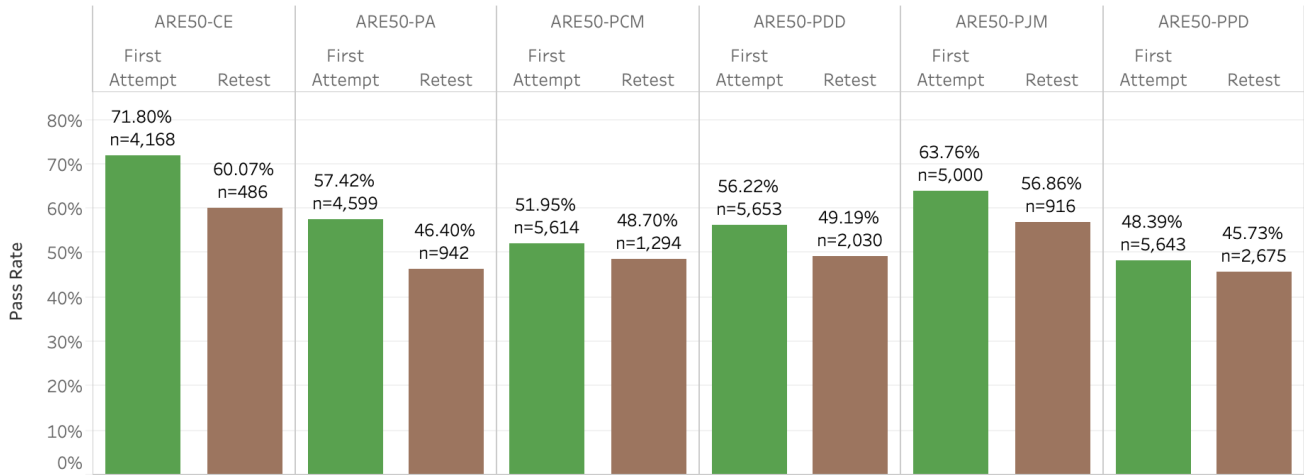

ARE 5.0 Pass Rates by Division (excl. CA)

First Test vs. Retakes