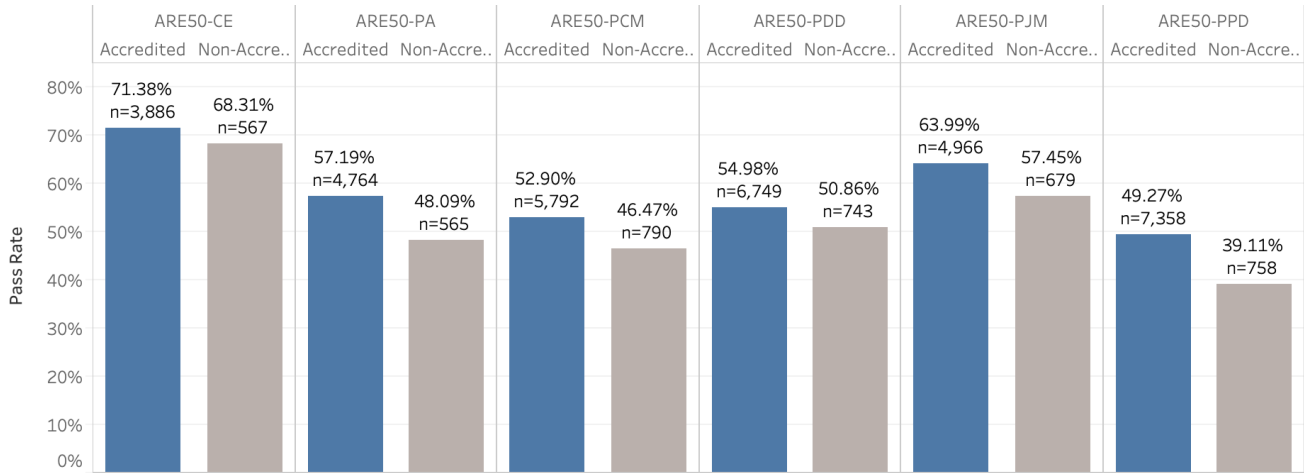

ARE 5.0 Pass Rates by Division (excl. CA) NAAB vs. Non-NAAB Examinees