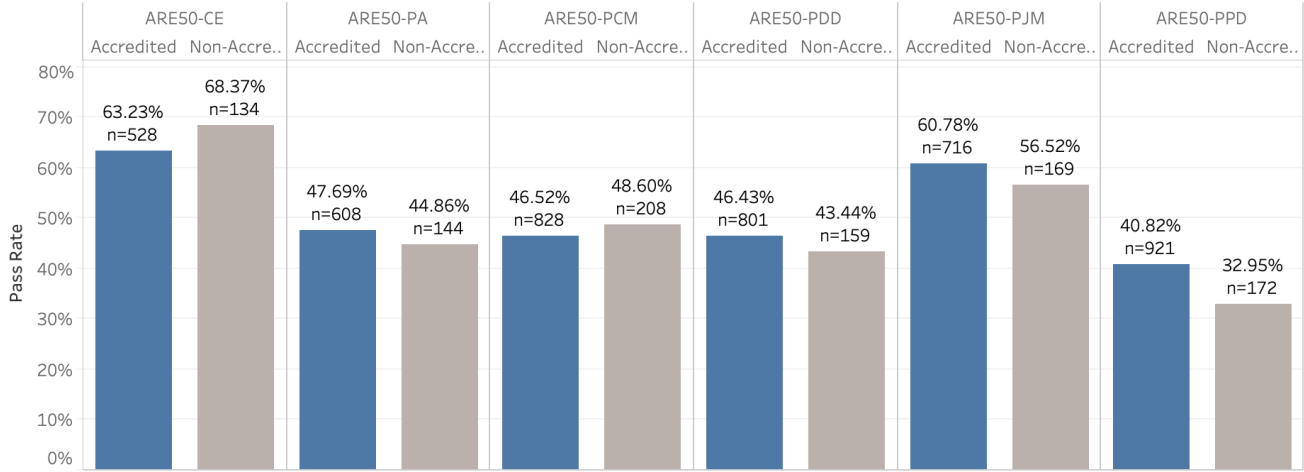

California ARE 5.0 Pass Rates

California ARE 5.0 Pass Rates by Division NAAB vs. Non-NAAB Examinees